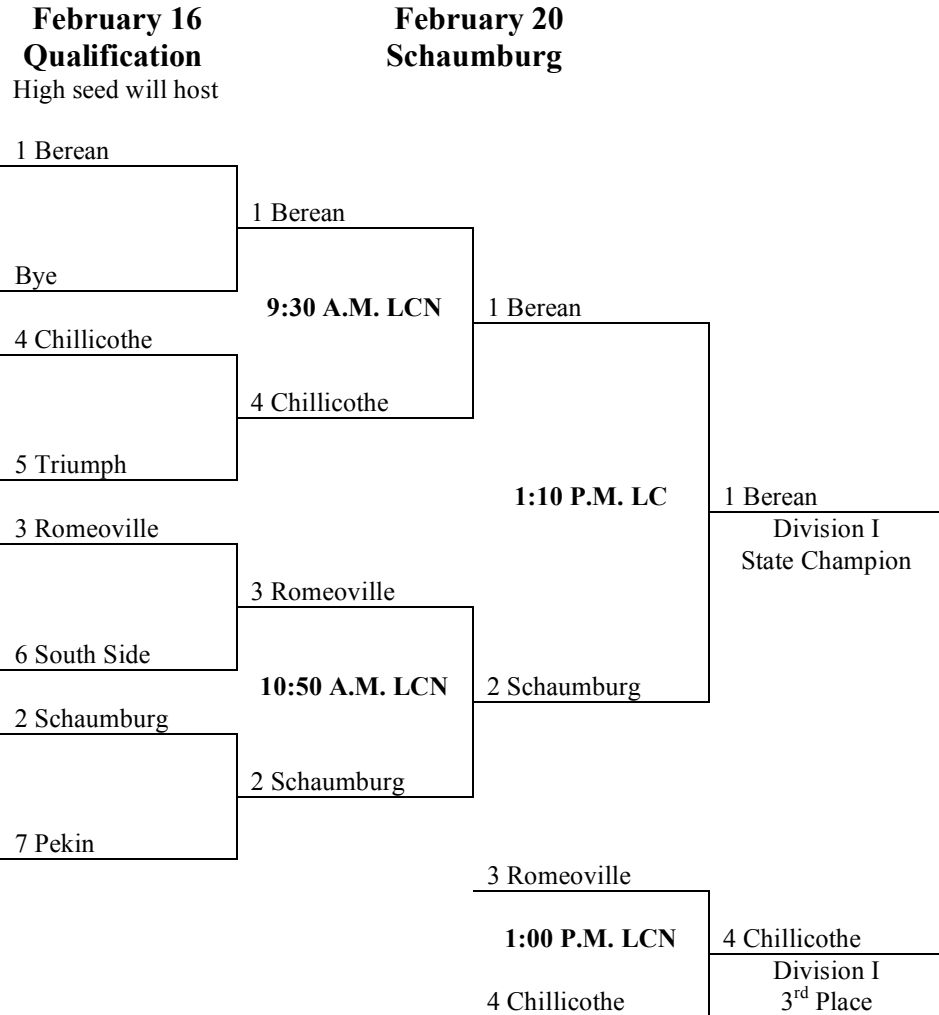

***IACS JH GIRLS BASKETBALL  
STATE TOURNAMENT  
FEBRUARY 20, 2010***

LC = Life Center Main Court  
 LCN = Life Center North Court  
 High seed is home team and wears light jersey.