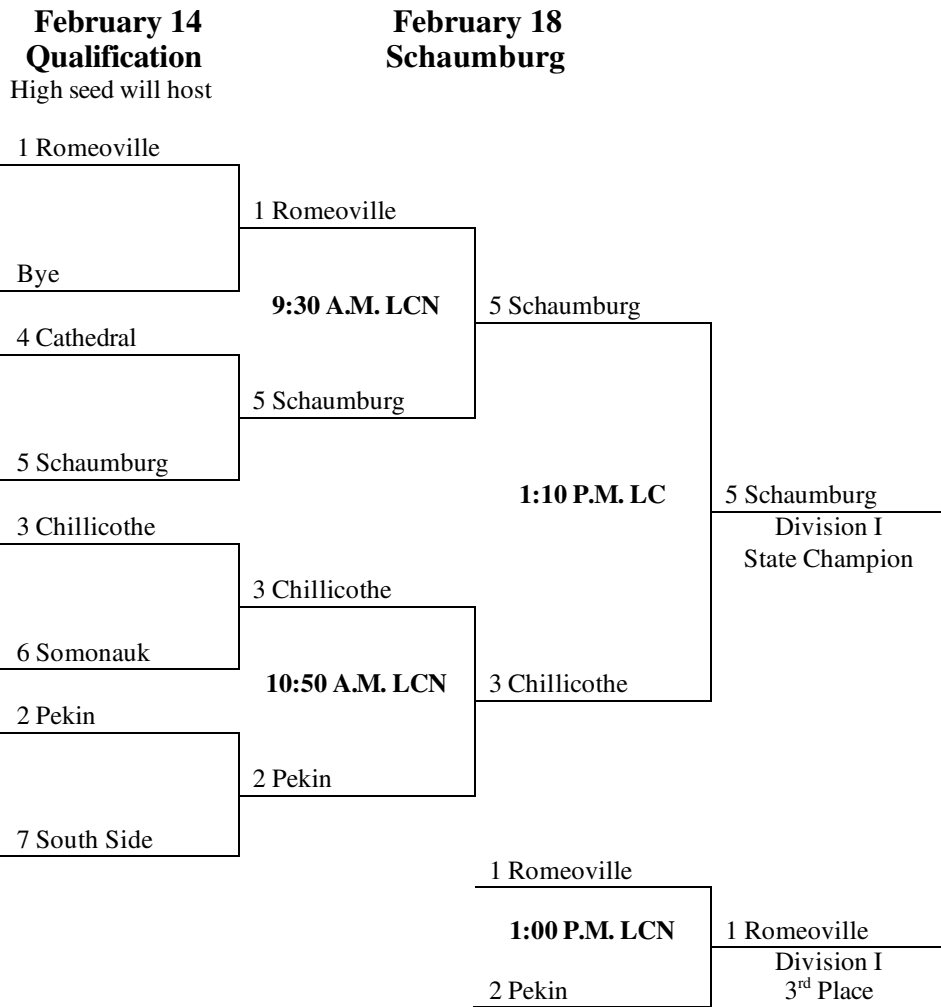

# *IACS JH GIRLS BASKETBALL STATE TOURNAMENT*

FEBRUARY 18, 2012

LC = Life Center Main Court  
 LCN = Life Center North Court  
 High seed is home team and wears light jersey.